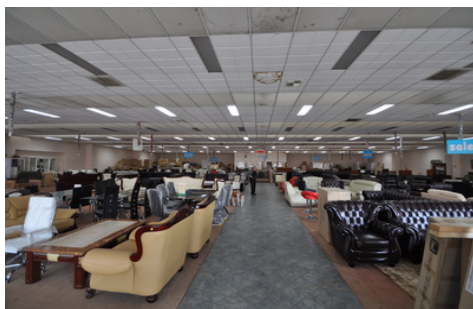

HollandPrice

21 to 31 High Street PRESTON SOUTH VIC

Superb large show case property of some 1300 SQM with huge street frontage of 43 meters.

Superb 1 level display ideal suite for furniture display and sales.

long term lease offered BUT negotiable.

Zoned commercial 1

To inspect please call Terry or Mario direct on 93840022 or 0419 510 310 or 0411 720 597.

Price : \$ 100
Building Size : 1360 sqm
Land Size : 1300 sqm
View : <https://www.hollandprice.com.au/lease/vic/north/preston-south/commercial/showroomsbulky-goods/2935845>