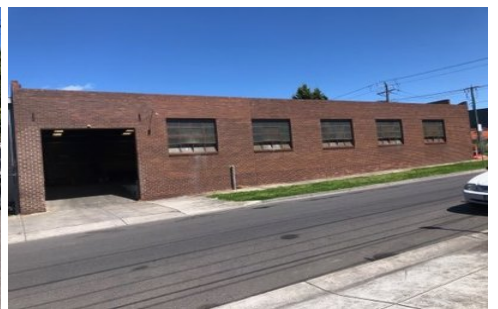

## 52 Paulson Road CAMPBELLFIELD VIC

Corner Position  
Ex Engineering Factory  
Crane facilities  
Vital Position

690 Square Meters approx

Call Terry Karoutsos on 0411 720 597 to inspect now this one wont last!